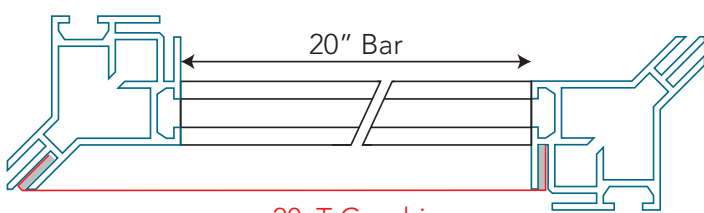

displayit

800.207.0311 displayit.com

KNOCKOUT

20" T
Quarter-Scale
Graphic Template (400 dpi)

— Bleed Size:
22.75" w x 92.75" h

— Finish Size
21.75" w x 91.75" h

— Safe Area:
18.75" w x 88.75" h

Illustrator Notes: