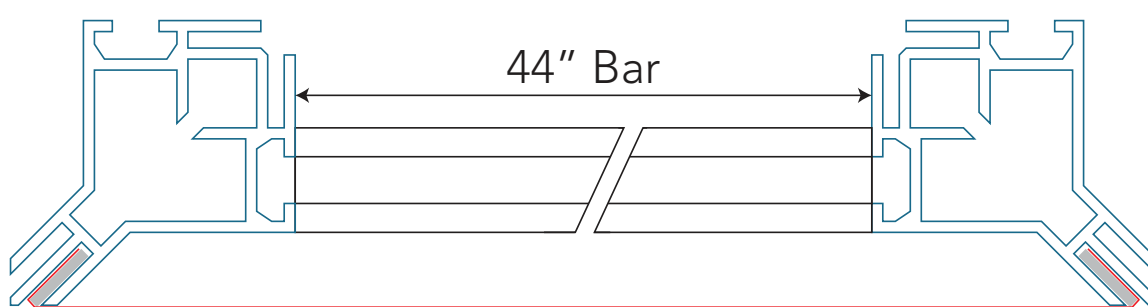

displayit

800.207.0311 displayit.com

KNOCKOUT

44" O
Quarter-Scale
Graphic Template (400 dpi)

44_O Graphic

— Bleed Size:
48.6" w x 92.75" h

— Finish Size
47.6" w x 91.75" h

— Safe Area:
44.6" w x 88.75" h