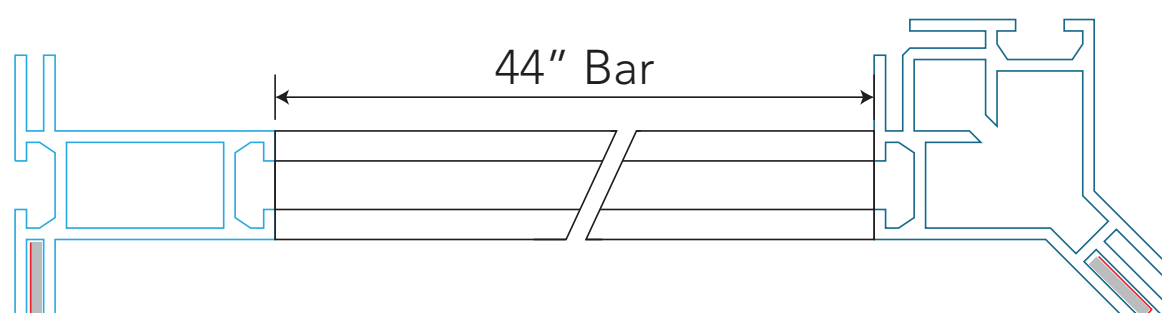

displayit

800.207.0311 displayit.com

**KNOCKOUT**

44" T

Quarter-Scale  
Graphic Template (400 dpi)

44\_T Graphic

— Bleed Size:  
46.88" w x 92.75" h

— Finish Size  
45.88" w x 91.75" h

— Safe Area:  
42.88" w x 88.75" h

**Illustrator Notes:**  
· Provide all linked files  
· Outline all text  
· All images should be 100 dpi minimum at full scale  
· Zoom in to 100% to visually check print quality  
· Provide any critical PMS colors  
· Art should be CMYK  
· Zip files together and upload