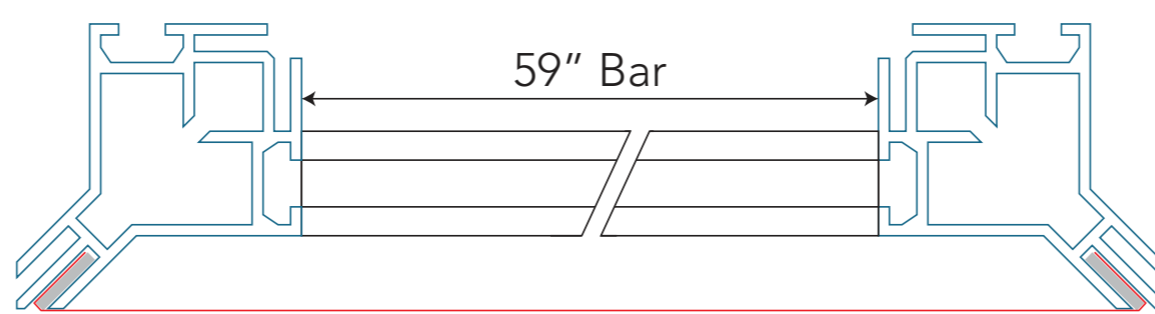

# KNOCKOUT

59" O  
(one 20"; one 39")  
Quarter-Scale Graphic Template (400 dpi)

59\_O Graphic

- Bleed Size:  
63.6" w x 92.75" h
- Finish Size  
62.6" w x 91.75" h
- Safe Area:  
59.6" w x 88.75" h

**Illustrator Notes:**  
- Provide all linked files  
- Outline all text  
- All images should be 100 dpi minimum at full scale  
- Zoom in to 100% to visually check print quality  
- Provide any critical PMS colors  
- Art should be CMYK  
- Zip files together and upload

**Photoshop Notes:**  
- All images should be 100 dpi minimum at full scale  
- Zoom in to 100% to visually check print quality  
- Provide any critical PMS colors  
- Art should be CMYK  
- Zip files together and upload