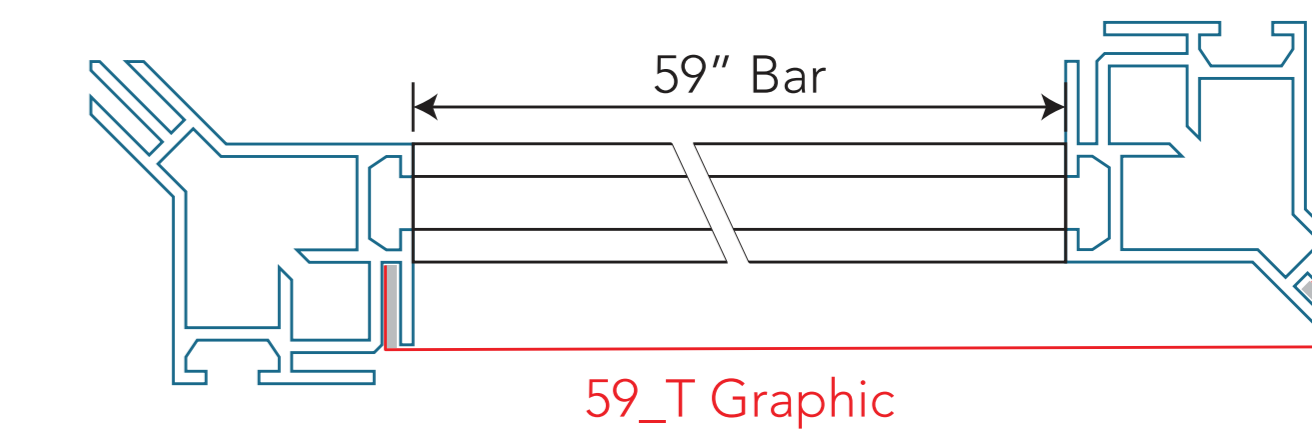

- Bleed Size:
  61.88" w x 92.75" h
- Finish Size
  60.88" w x 91.75" h
- Safe Area:
  57.88" w x 88.75" h

2" ALUMINUM COLUMN