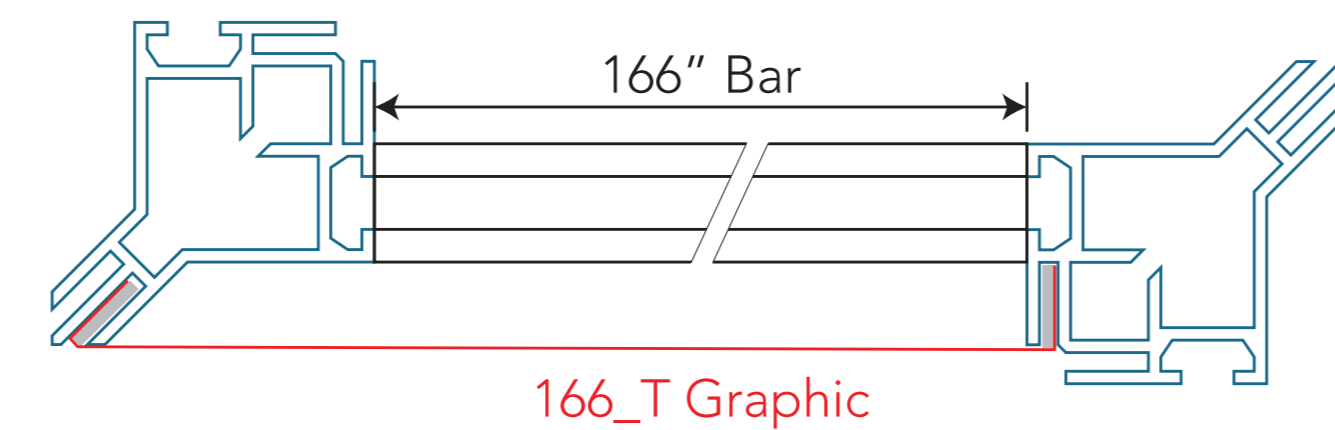

- Bleed Size:
  168.88" w x 92.75" h
- Finish Size
  167.88" w x 91.75" h
- Safe Area:
  164.88" w x 87.75" h